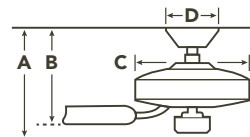

RPM 152 on High

Energy Star® No

INCLUDED CONTROLS

PULL CHAIN

- 3 Speeds
- 3 Forward & Reverse
- Manual Reverse

OPTIONAL CONTROLS

65K WALL CONTROL SYSTEM - LIMITED FUNCTION
371042 (Shown)
337001
371082

BLADE SPECS

Blade Finish & Part Number (Side 1) **Fan Finish (Reversible)**

HANGING MEASUREMENTS

WITH 4" DOWNROD

Fixture Drop (from ceiling)	Blade Drop (from ceiling)	Housing (width)	Ceiling Canopy (width)
A: 18.00"	B: 10.75"	C: 12.00"	D: 5.75"

FLUSH MOUNT

Fixture Drop (from ceiling)	Blade Drop (from ceiling)	Housing (width)	Ceiling Canopy (width)
A: 15.25"	B: 8.00"	C: 12.00"	D: 5.25"

AIR PERFORMANCE

AIRFLOW Cubic Ft. Per Minute on High	POWER USAGE Watts on High (Excludes Lights)	AIRFLOW EFFICIENCY Cubic Ft. Per Minute Per Watt
3915	48	82