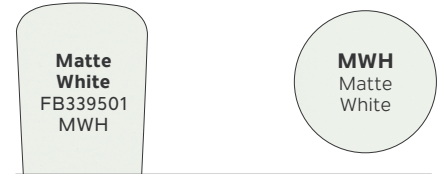

Blade Finish & Part Number (Side 1) **Fan Finish (Reversible)**

HANGING MEASUREMENTS

WITH 4" DOWNROD

Fixture Drop (from ceiling)	Blade Drop (from ceiling)	Housing (width)	Ceiling Canopy (width)
A: 18.00"	B: 10.75"	C: 12.00"	D: 5.75"